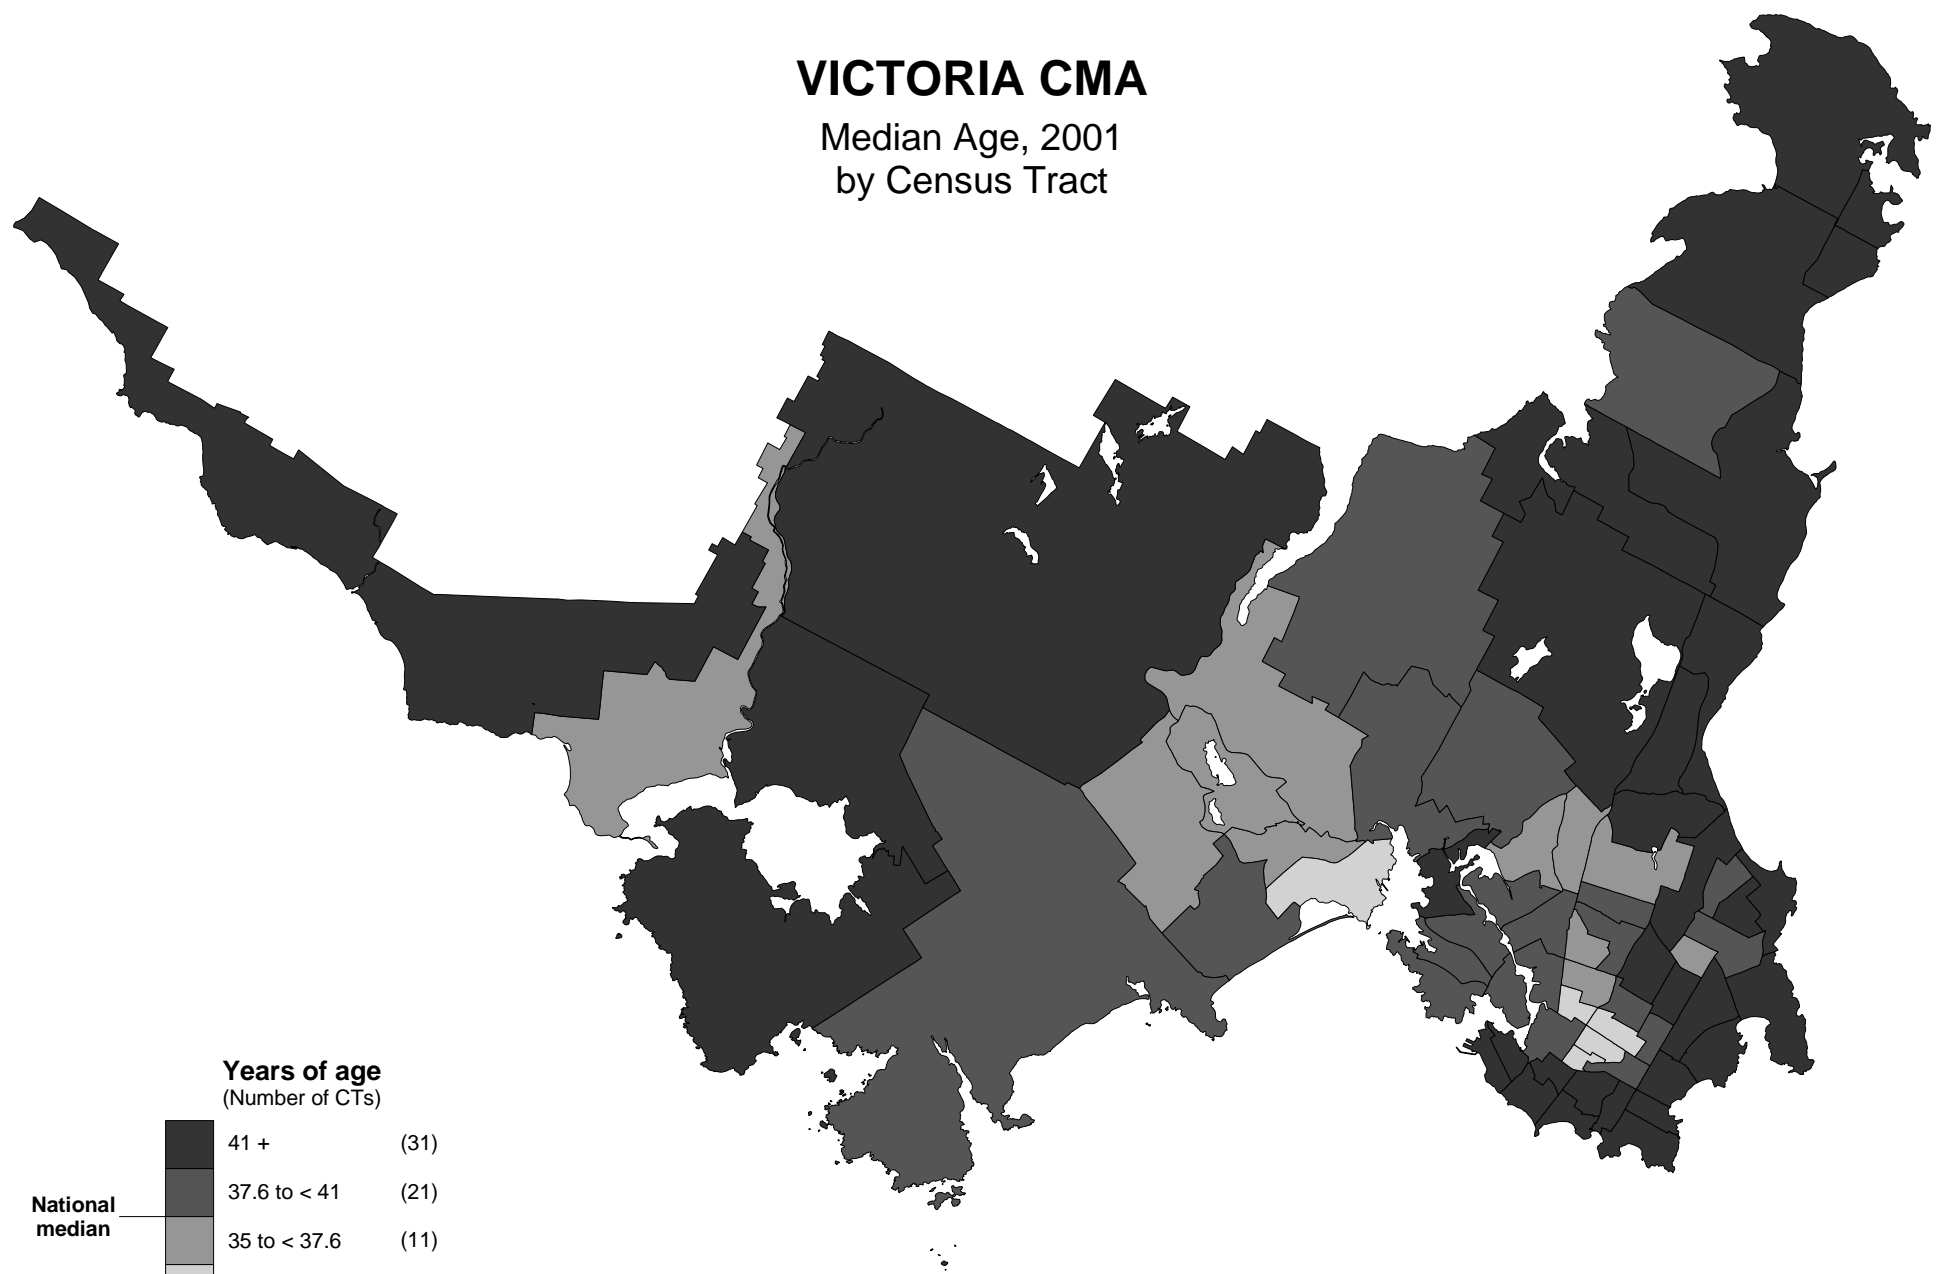

VICTORIA CMA

Median Age, 2001
by Census Tract

Years of age (Number of CTs)

41 +	(31)
37.6 to < 41	(21)
35 to < 37.6	(11)
< 35	(5)
Not available	(0)

National
median

Statistics
Canada

Statistique
Canada

Source: 2001 Census of Canada. Produced by the Geography Division, Statistics Canada, 2002.

Canada