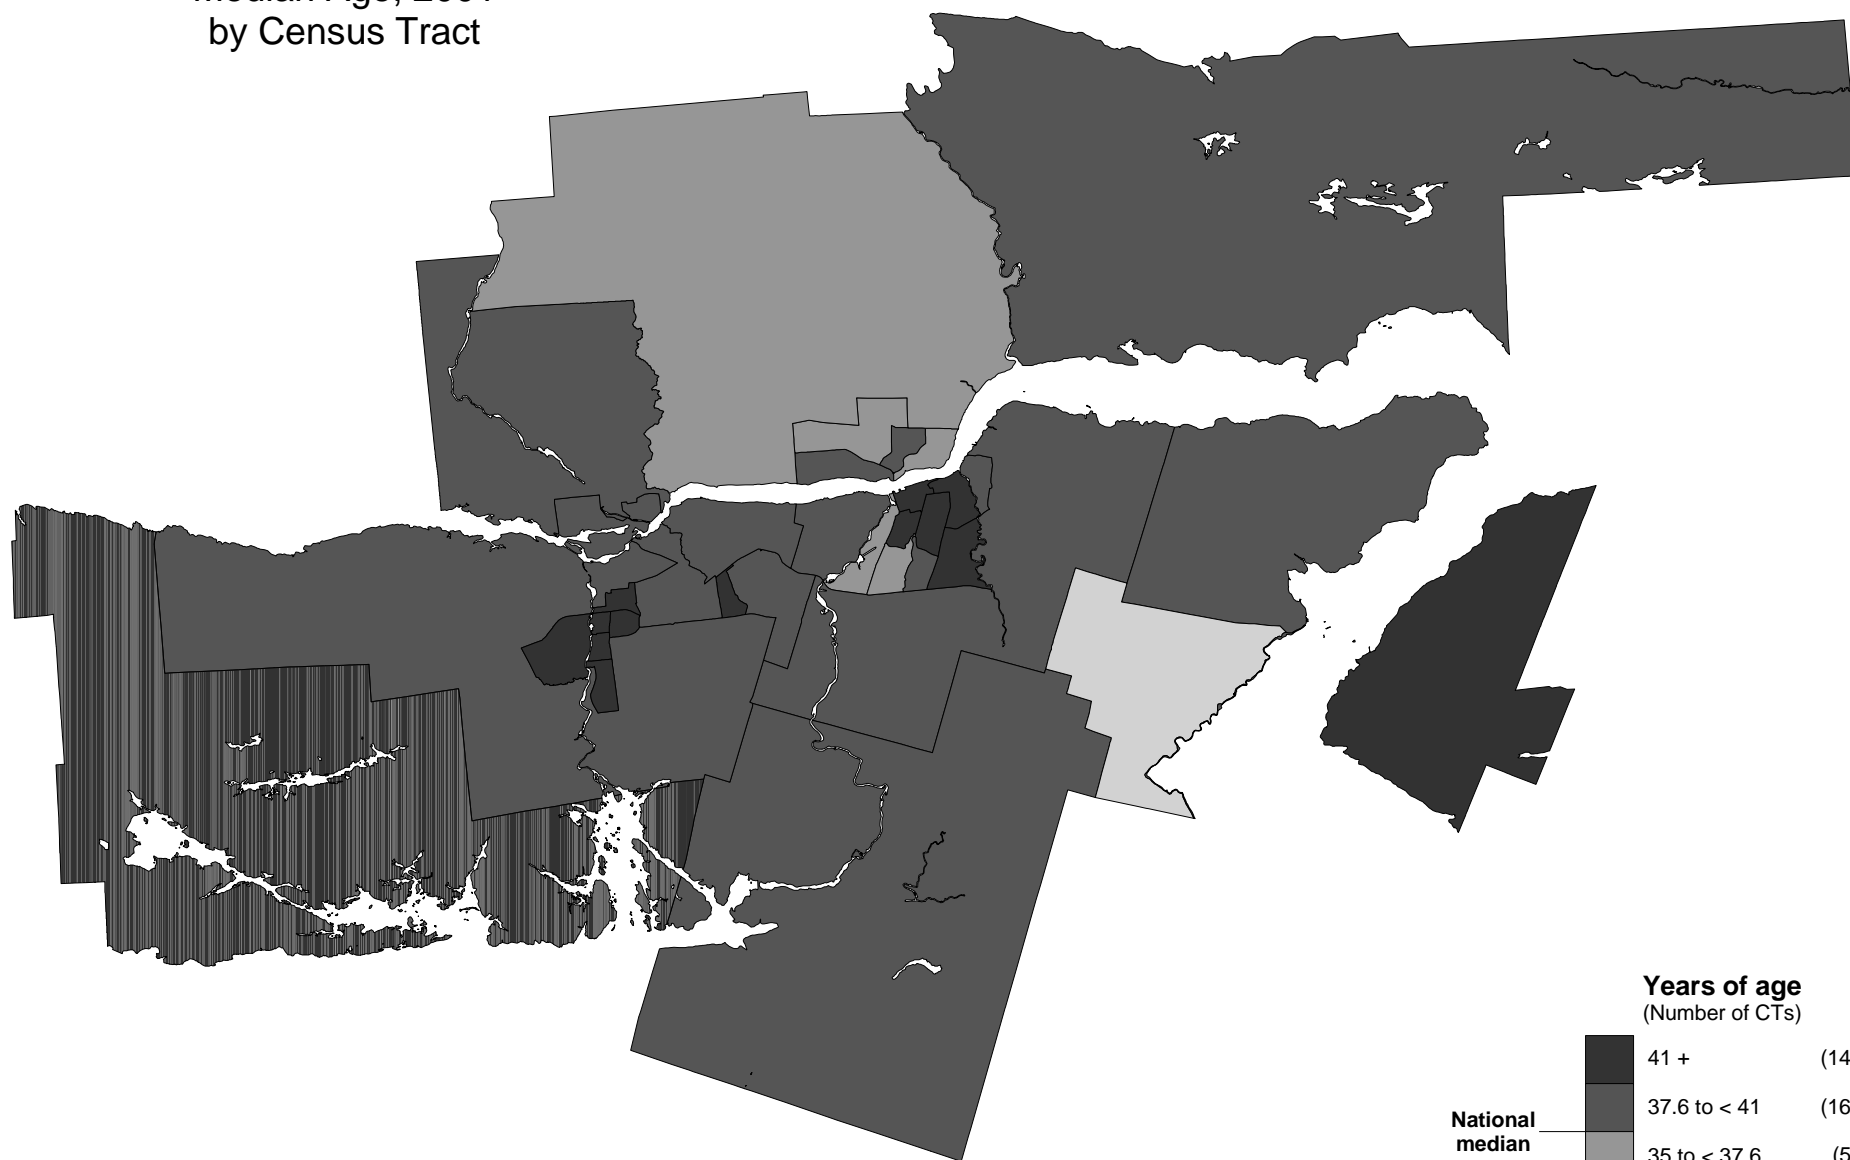

# CHICOUTIMI - JONQUIÈRE CMA

Median Age, 2001  
by Census Tract

Years of age (Number of CTs)	
41 +	(14)
37.6 to < 41	(16)
35 to < 37.6	(5)
< 35	(1)
Not available	(0)

National median