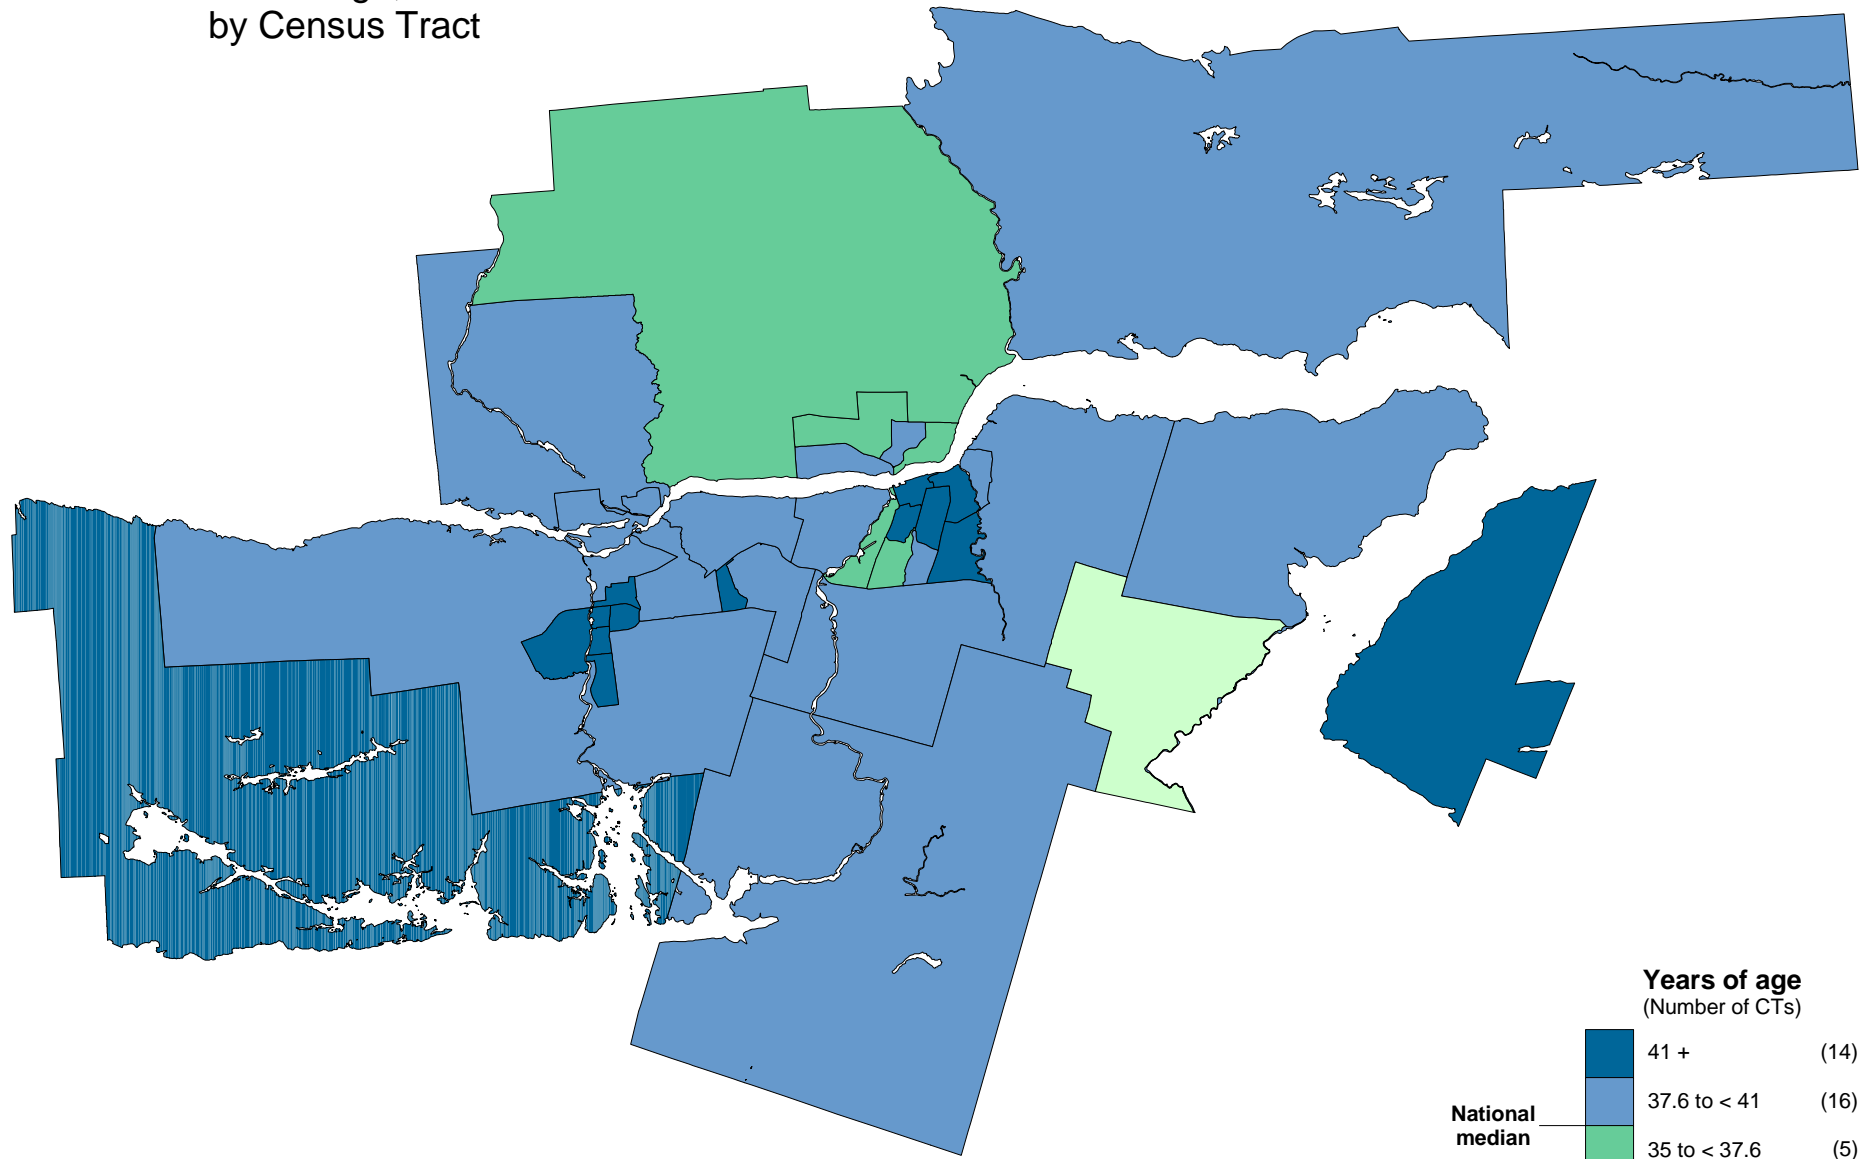

# CHICOUTIMI - JONQUIÈRE CMA

Median Age, 2001  
by Census Tract

Years of age (Number of CTs)	
41 +	(14)
37.6 to < 41	(16)
35 to < 37.6	(5)
< 35	(1)
Not available	(0)

National median