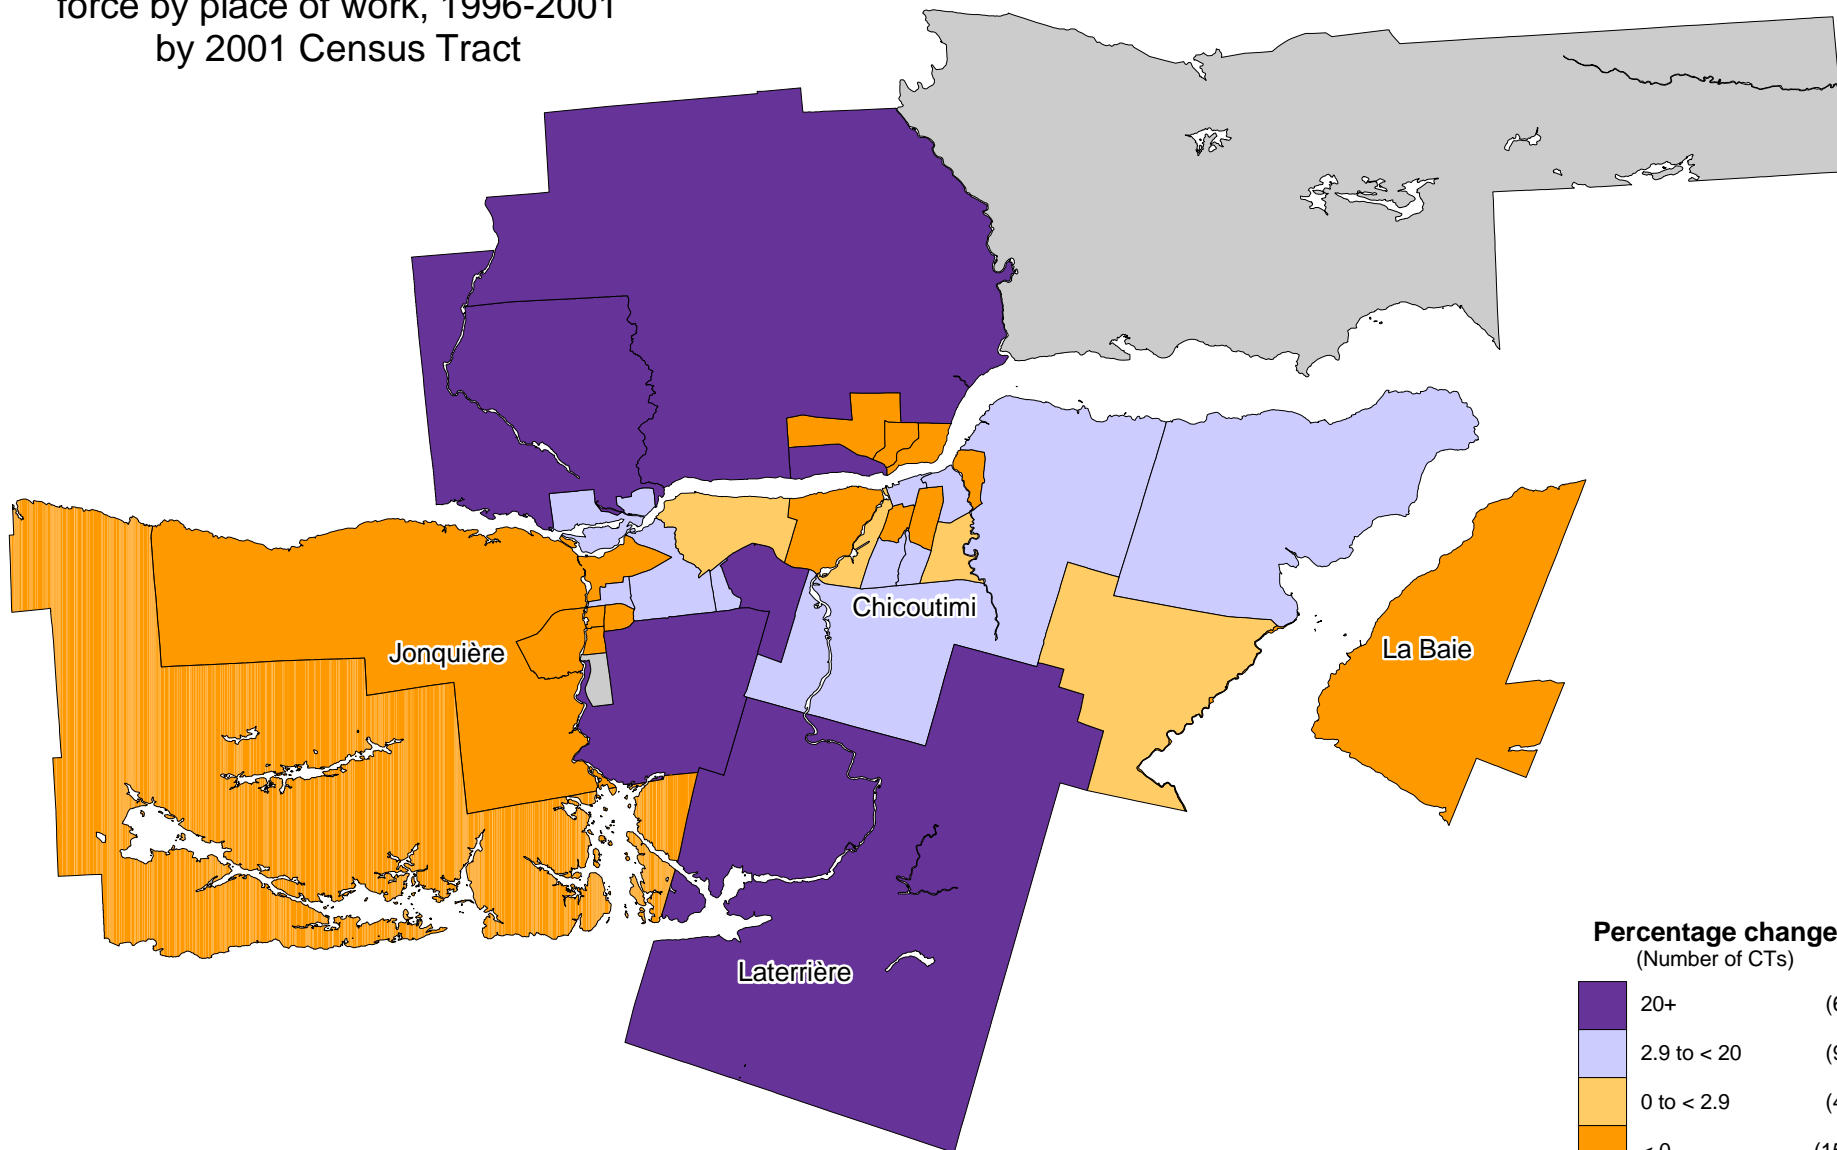

CHICOUTIMI - JONQUIÈRE CMA

Variation of the employed labour force by place of work, 1996-2001
by 2001 Census Tract

Percentage change
(Number of CTs)

20+	(6)
2.9 to < 20	(9)
0 to < 2.9	(4)
< 0	(15)
Not available	(2)

CMA average: 2.9%