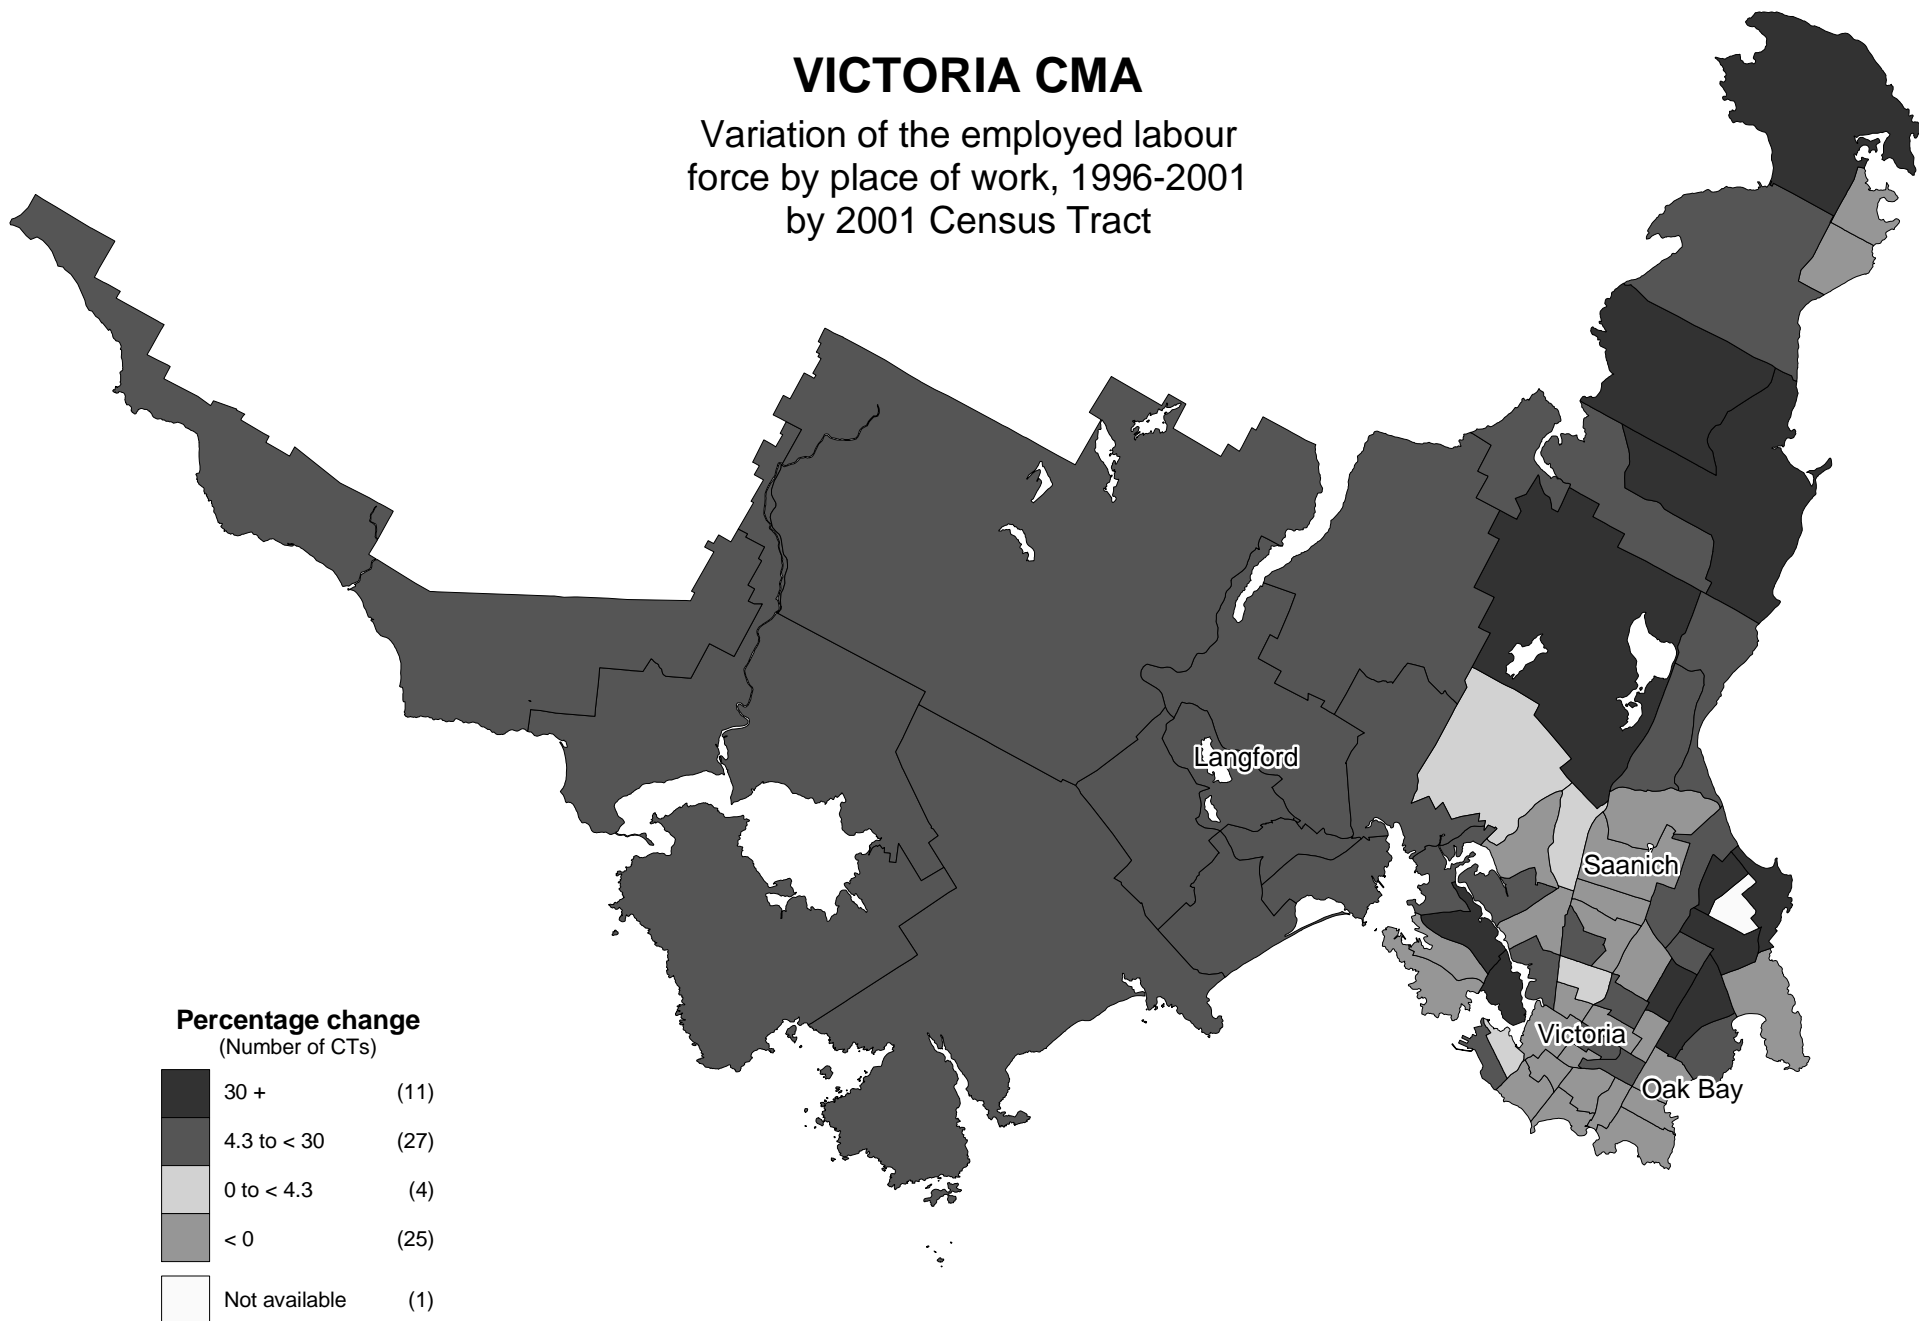

VICTORIA CMA

Variation of the employed labour force by place of work, 1996-2001
by 2001 Census Tract

Percentage change
(Number of CTs)

	30 +	(11)
	4.3 to < 30	(27)
	0 to < 4.3	(4)
	< 0	(25)
	Not available	(1)